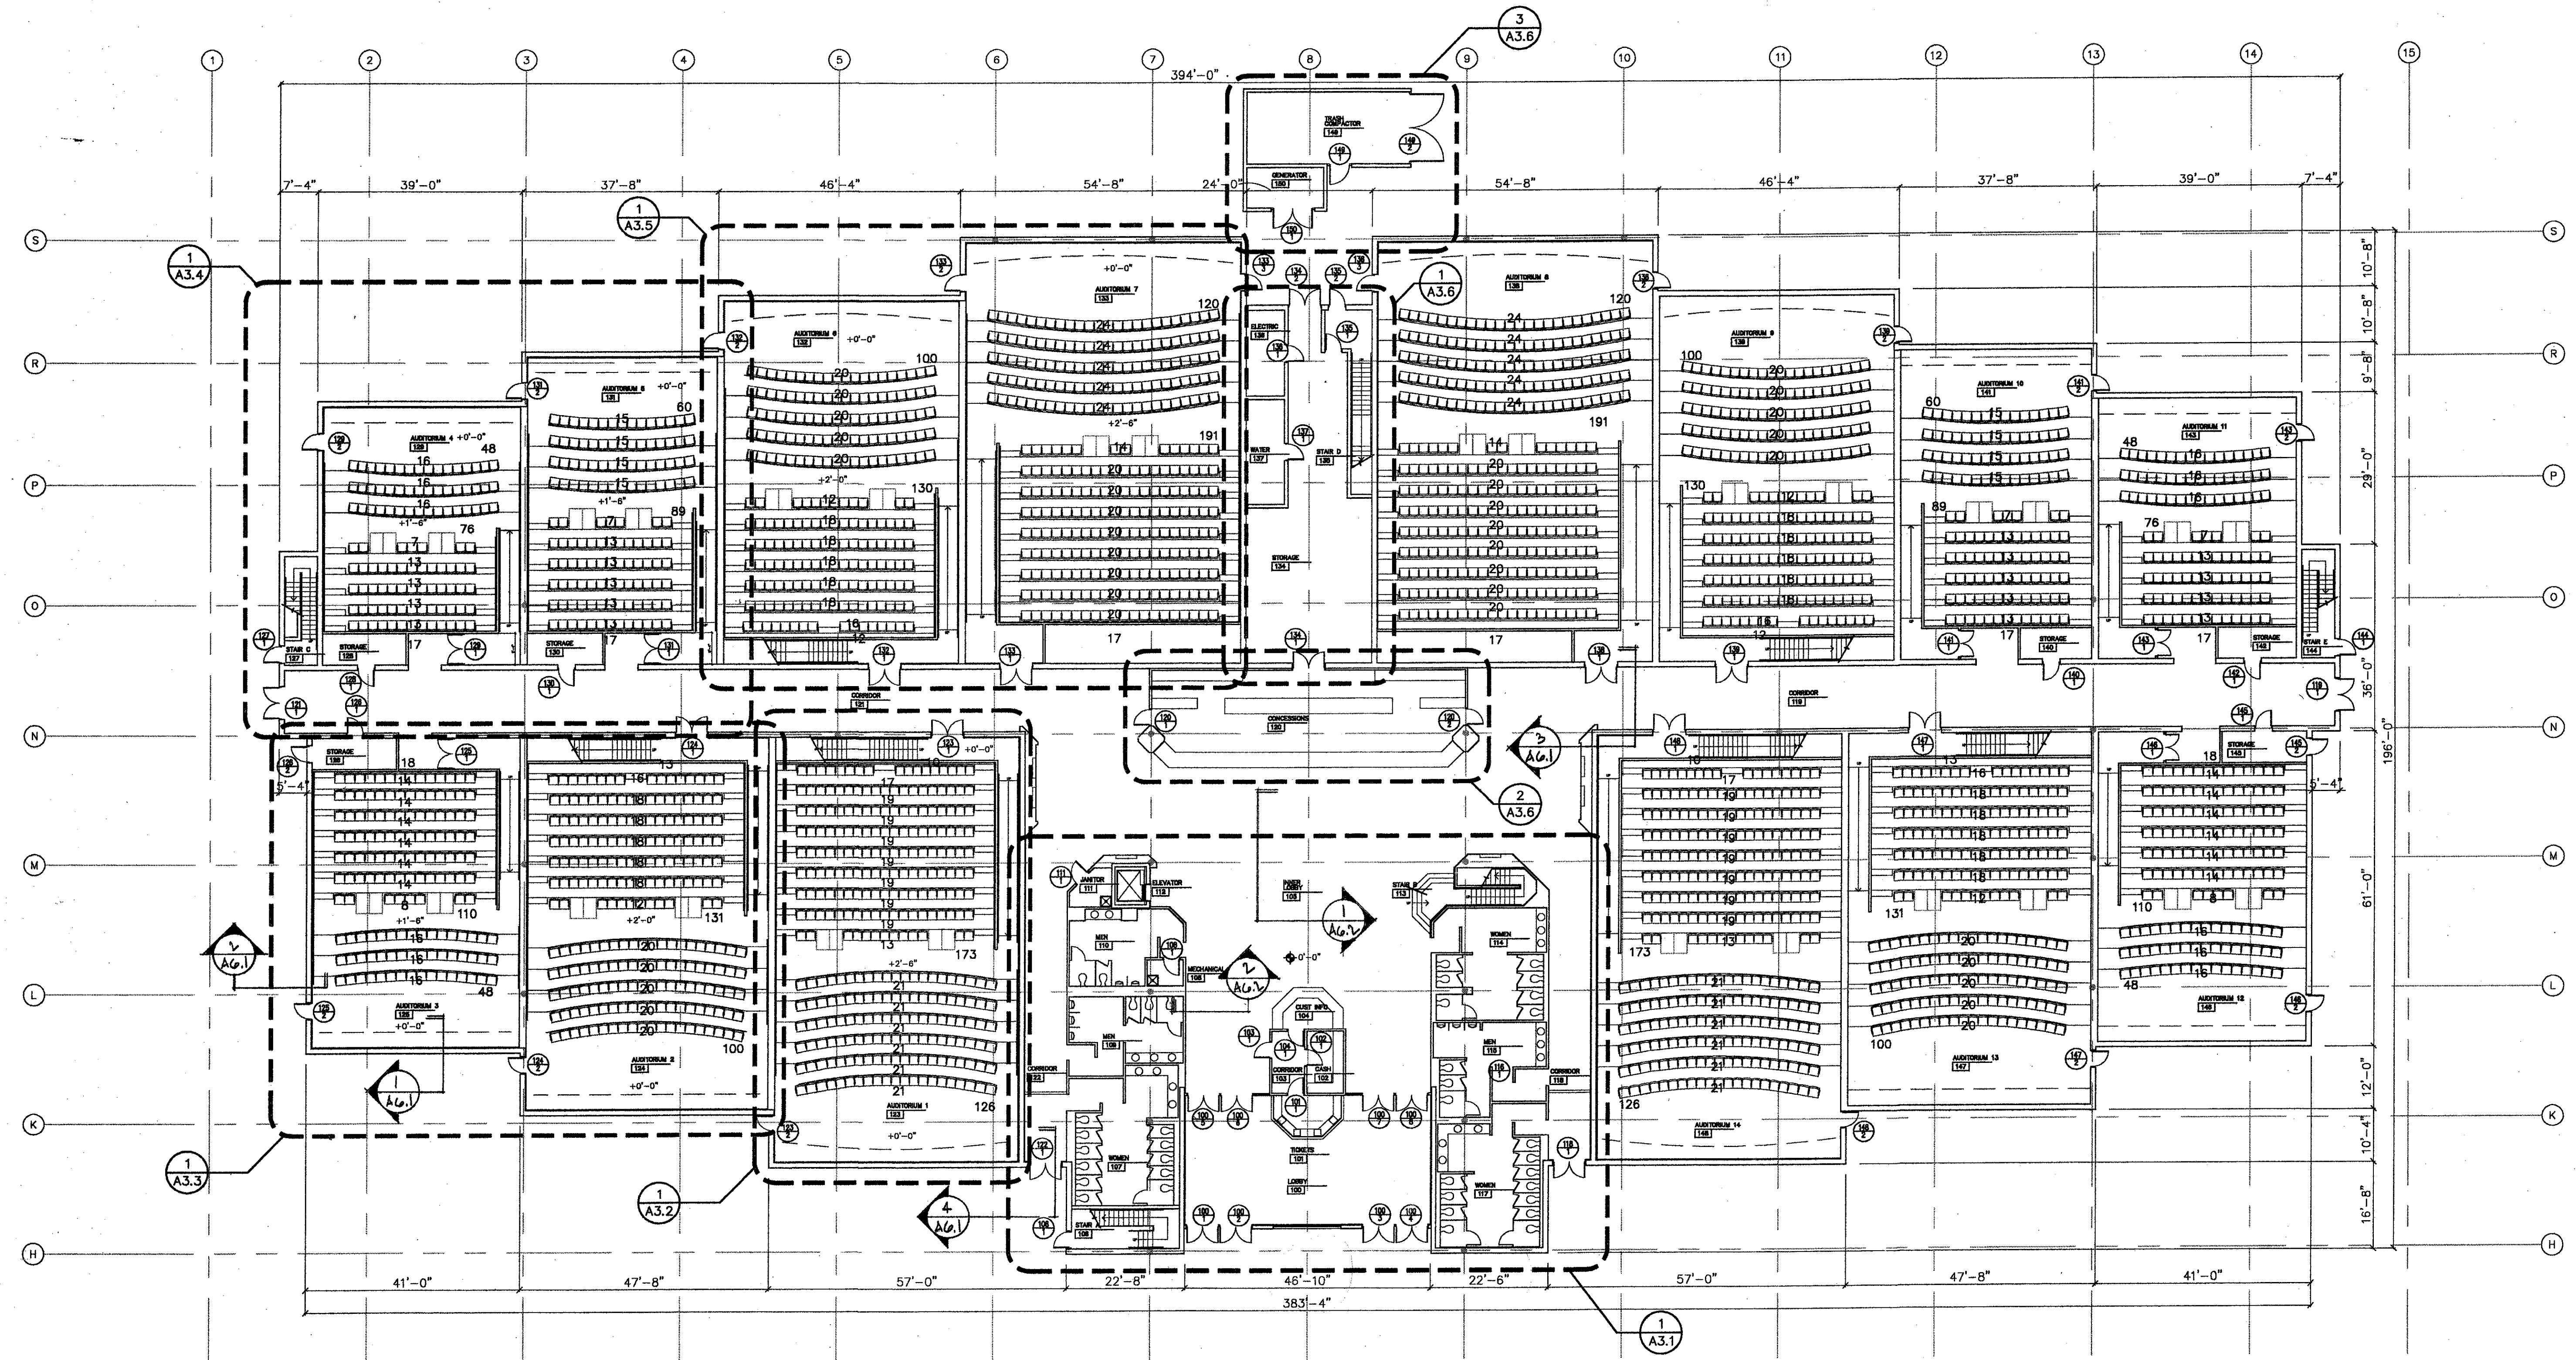

REVISIONS	BY
8-16-99	RCM
9-20-99	RCM

KERRY E. SOLOMON ARCHITECTS, INC.
 624 ROCK SPRINGS ROAD
 PITTSBURGH, PENNSYLVANIA 15228
 (412) 563-7656 FAX (412) 563-0786

PROPOSED CINEMA COMPLEX
 FOR
 KLM THEATRE PARTNERS, L.P. D.B.A.
STAR CITY
 ROUTE 50 SOUTH FAYETTE, PA

DRAWN RCM
CHECKED KES
DATE 8-9-99
SCALE 1/16" = 1'-0"
JOB NO. 9929
SHEET
A1.1
OF SHEETS

COPYRIGHT © 1999
 KERRY E. SOLOMON ARCHT
 ALL RIGHTS RESERVED

FIRST FLOOR PLAN 62,025 S.F.
 1/16" = 1'-0" TOTAL SEATS: 3004 PLUS 60 HC

NOTE: COLUMN CENTERLINES/GRID ARE BASED ON EXISTING SYSTEM ESTABLISHED FOR MULACH STEEL BUILDING WHICH FORMERLY OCCUPIED THE SITE.