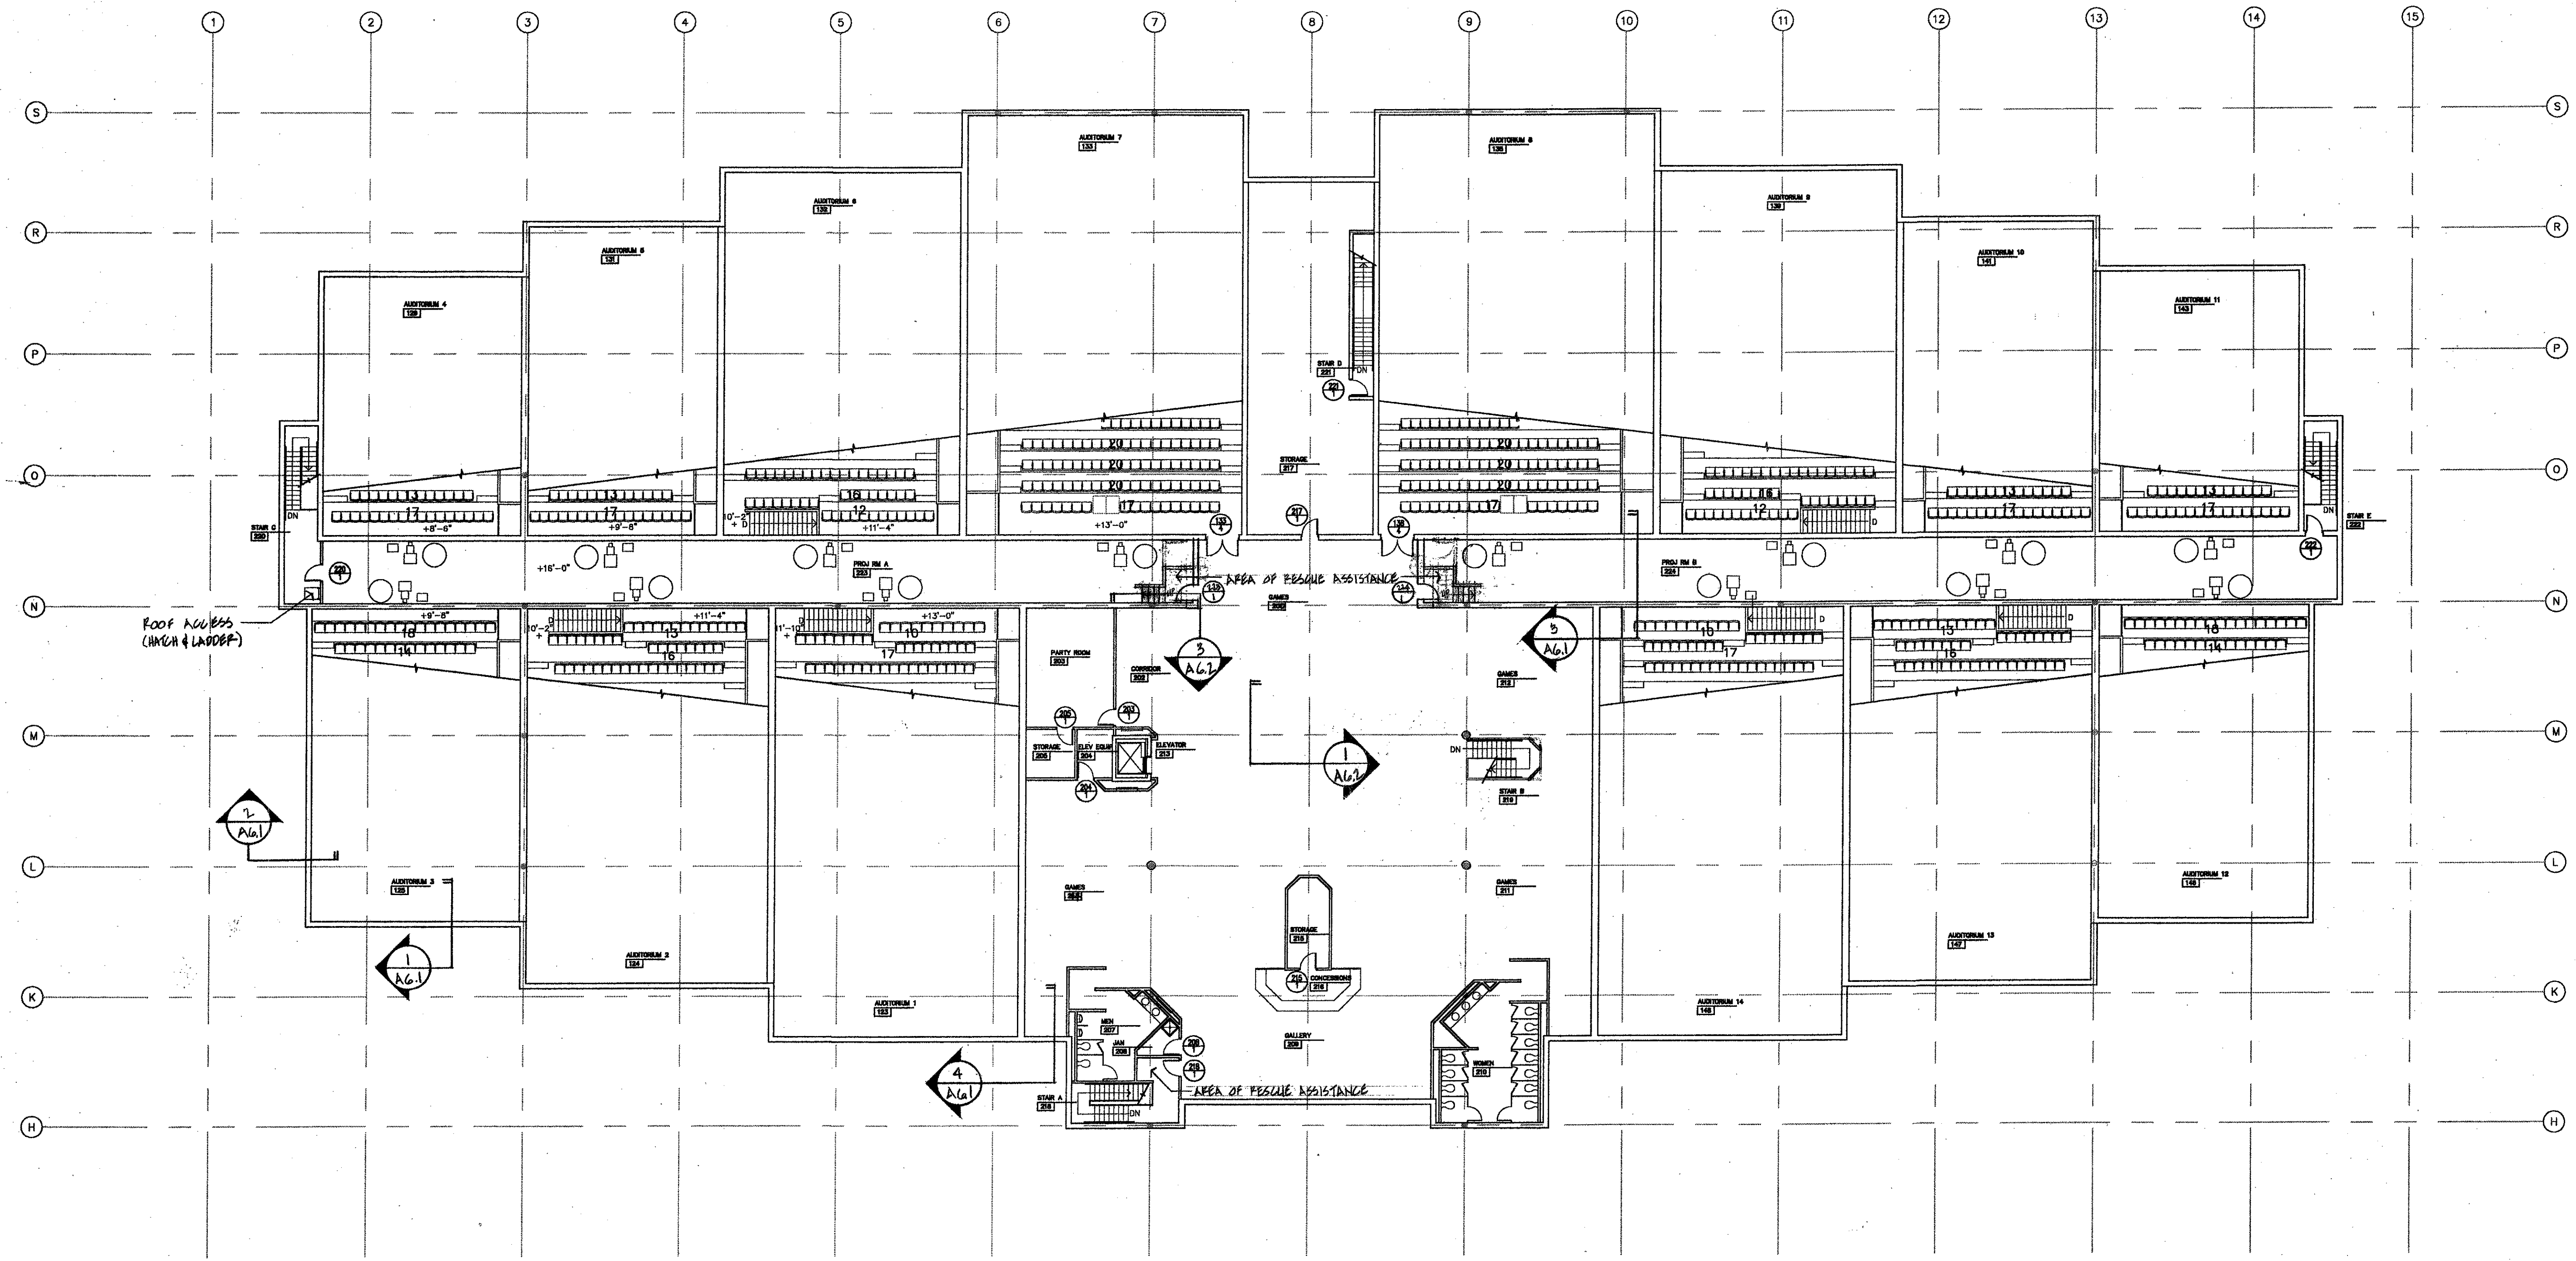

REVISIONS	BY
8-16-99	RCM
9-20-99	RCM

KERRY E. SOLOMON ARCHITECTS, INC.
 624 ROCK SPRINGS ROAD
 PITTSBURGH, PENNSYLVANIA 15228
 (412) 563-7656 FAX (412) 563-0786

PROPOSED CINEMA COMPLEX
 FOR
 KLM THEATRE PARTNERS, L.P. D.B.A.
STAR CITY
 ROUTE 50 SOUTH FAYETTE, PA

DRAWN	RCM
CHECKED	KES
DATE	8-9-99
SCALE	1/16" = 1'-0"
JOB NO.	9929
SHEET	
A12	
OF	SHEETS

SECOND FLOOR PLAN 13,070 S.F.
 1/16" = 1'-0"