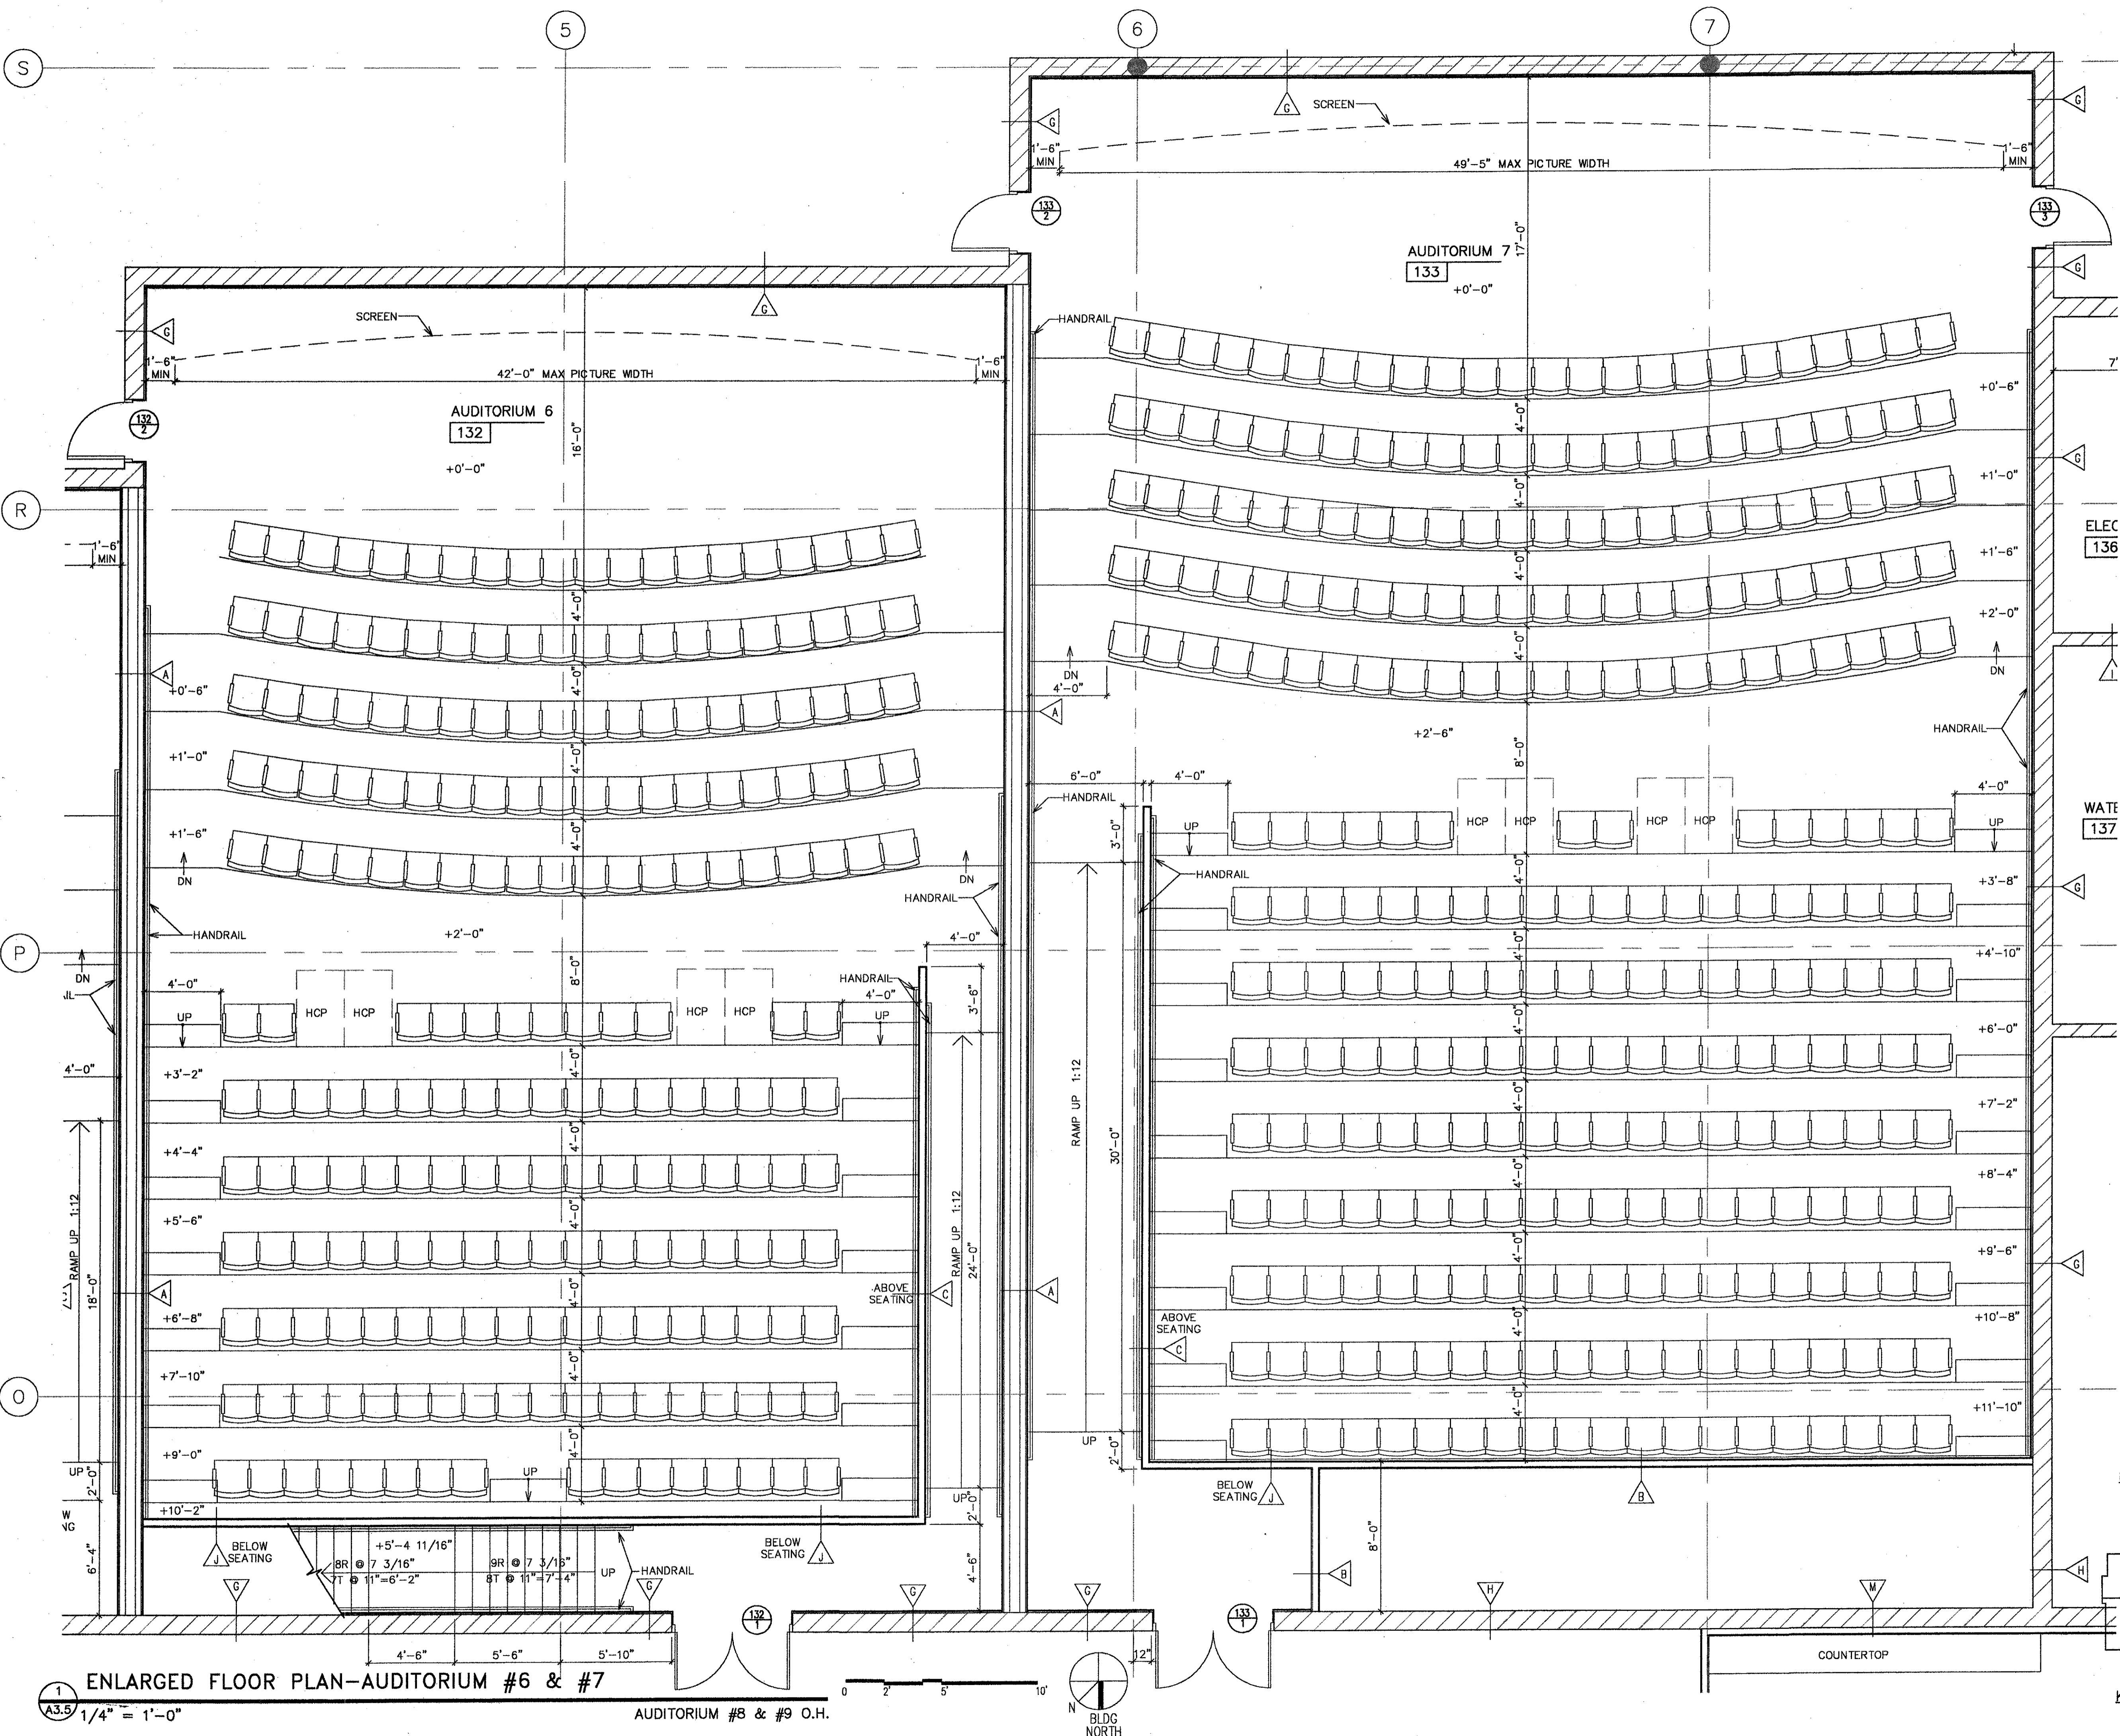

REVISIONS	BY
9-20-99	RCM

KERRY E. SOLOMON ARCHITECTS, INC.
 624 ROCK SPRINGS ROAD
 PITTSBURGH, PENNSYLVANIA 15228
 (412) 563-7656 FAX (412) 563-0786

PROPOSED CINEMA COMPLEX
 FOR
 KLM THEATRE PARTNERS, L.P. D.B.A.
STAR CITY
 ROUTE 50 SOUTH FAYETTE, PA

DRAWN RCM
CHECKED KES
DATE 8-9-99
SCALE 1/4" = 1'-0"
JOB NO. 9929
SHEET A3.5
OF SHEETS 9

NOTE: SEATING SHOWN IS A PROPOSED LAYOUT.
 FINAL LAYOUT TO BE DETERMINED BY
 SEATING SUPPLIER/MANUFACTURER.

ENLARGED FLOOR PLAN-AUDITORIUM #6 & #7
 1/4" = 1'-0"
 AUDITORIUM #8 & #9 O.H.
 BLDG NORTH